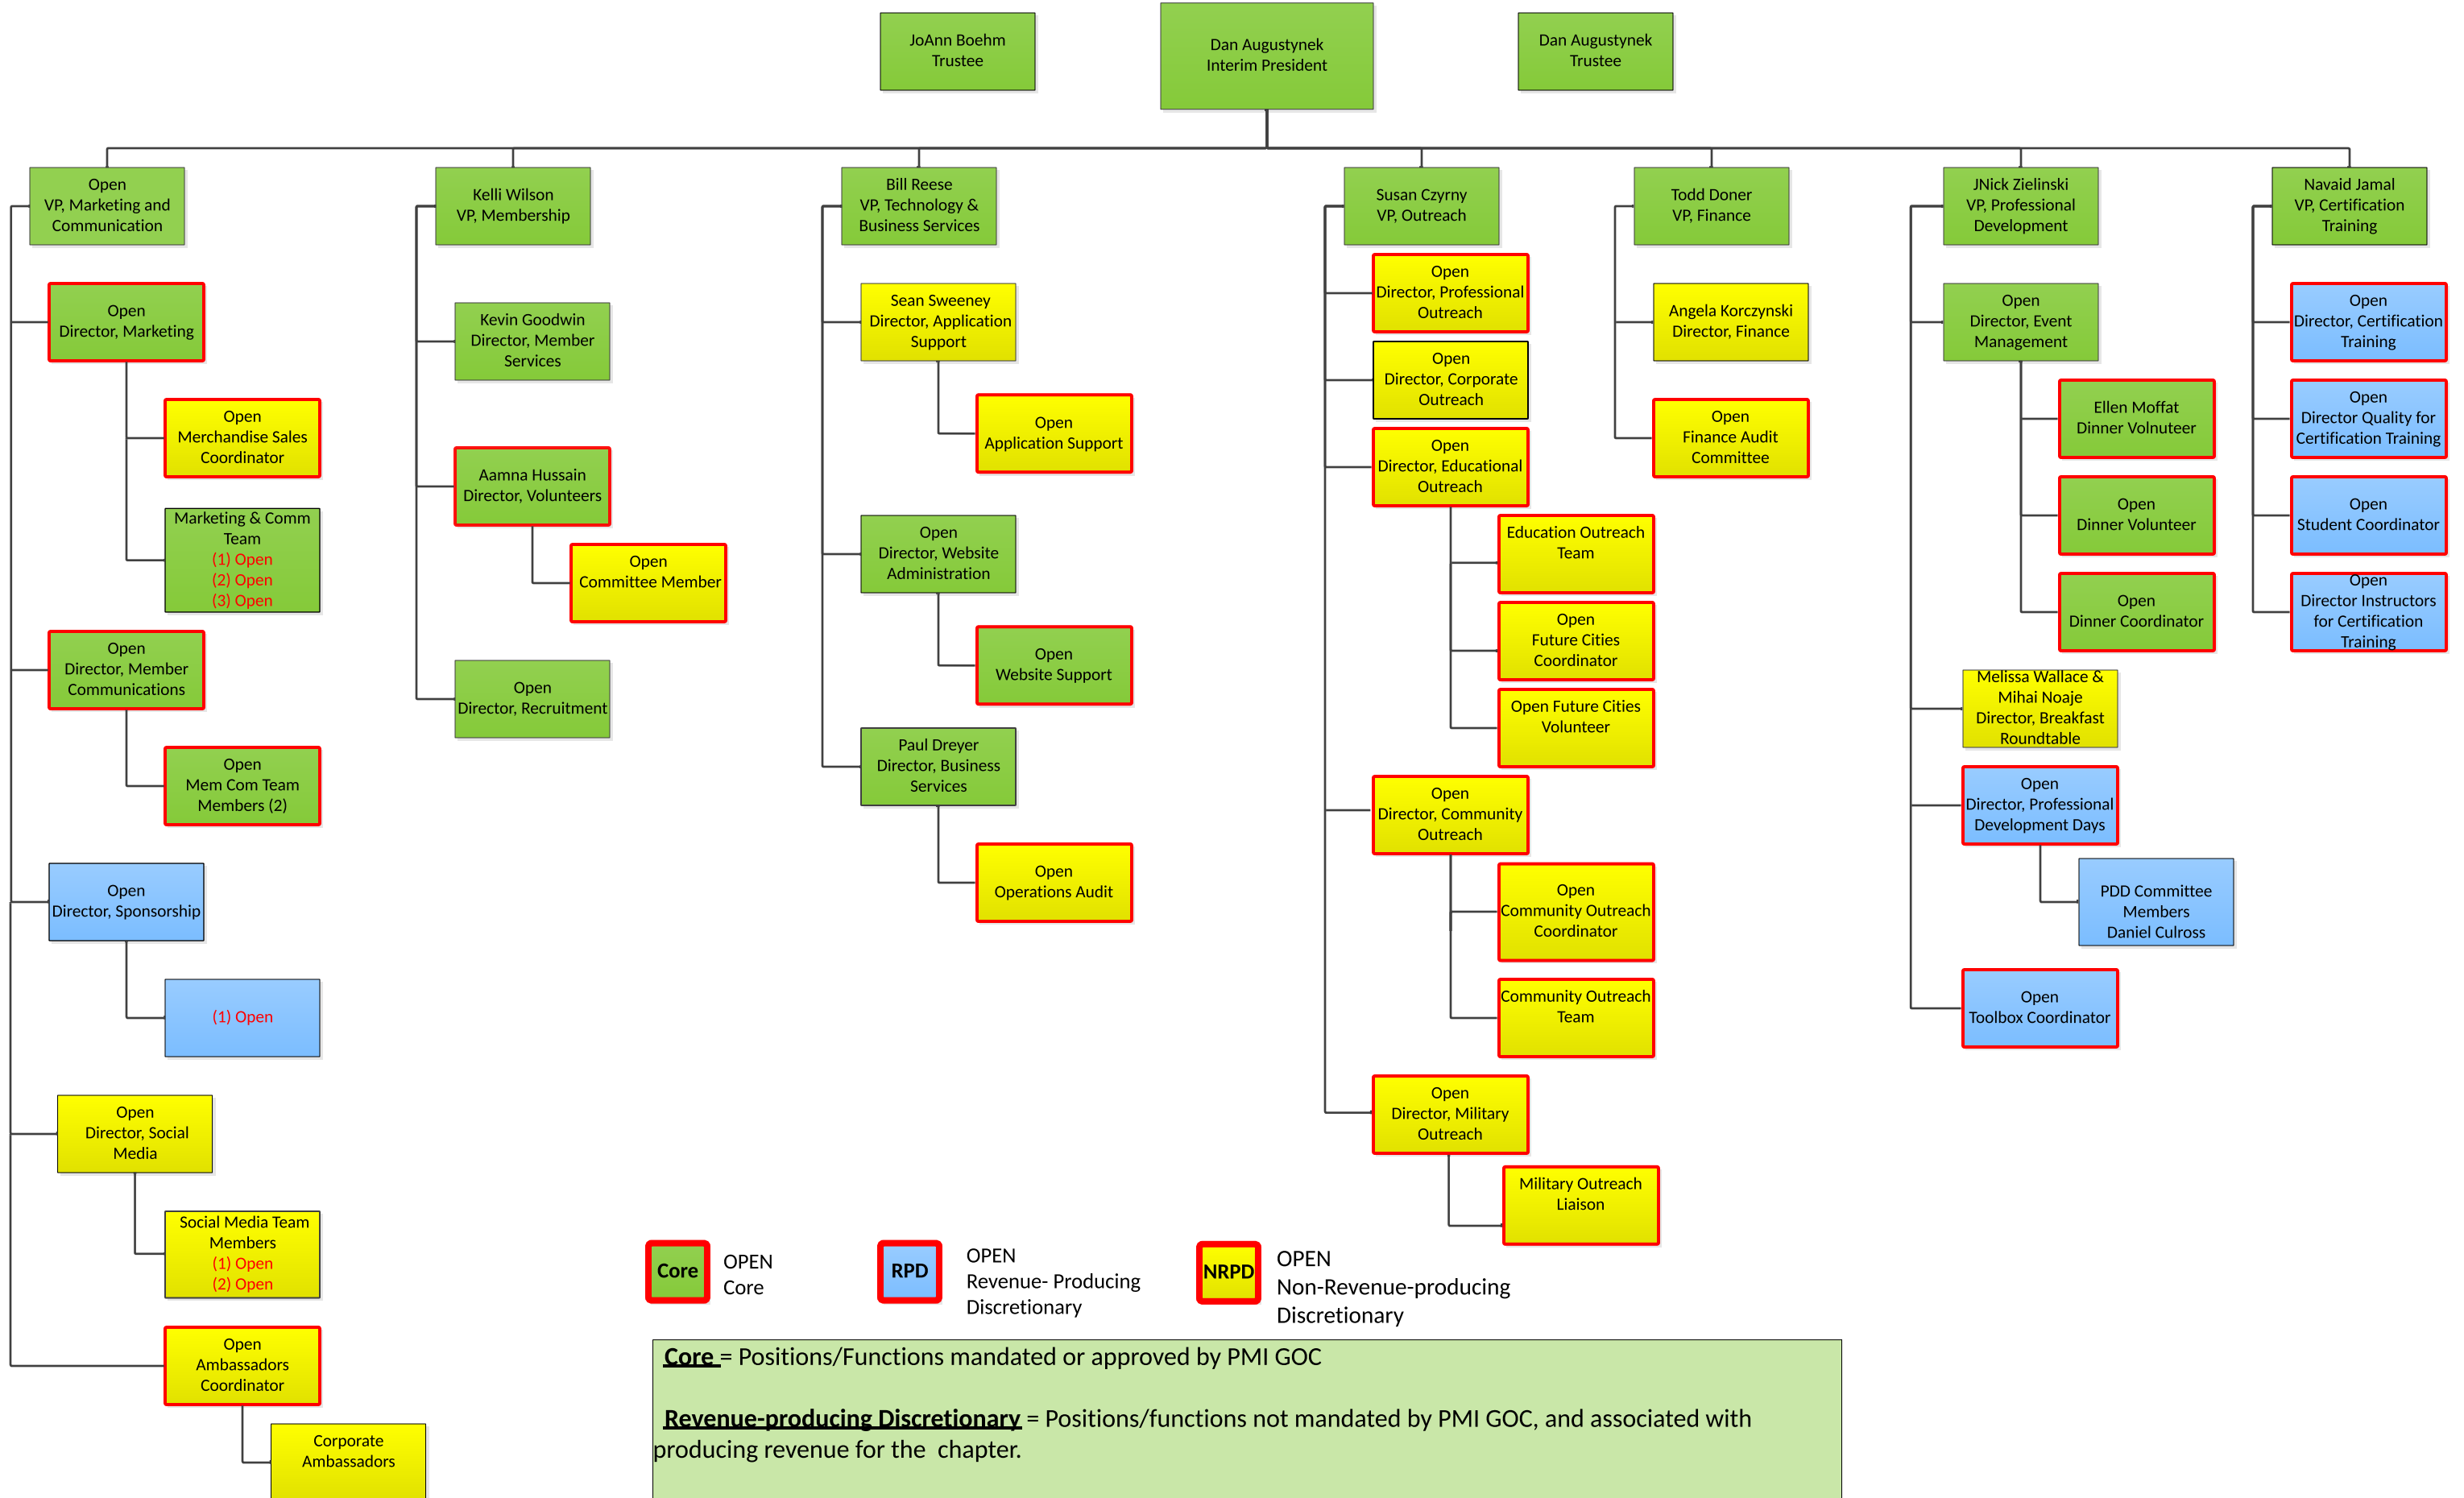

PMI Buffalo Board Organization Chart - 2023

Core OPEN Core
 RPD OPEN Revenue- Producing Discretionary
 NRPD OPEN Non-Revenue-producing Discretionary

Core = Positions/Functions mandated or approved by PMI GOC
Revenue-producing Discretionary = Positions/functions not mandated by PMI GOC, and associated with producing revenue for the chapter.
Non-revenue-producing Discretionary = Positions/functions not mandated by PMI GOC, and not associated with producing revenue for the chapter.