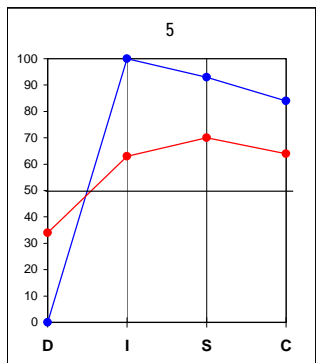

DISC GROUP GRAPHS

PMI DISC EXAMPLE

Blue line = Natural Style
Red line = Adapted Style