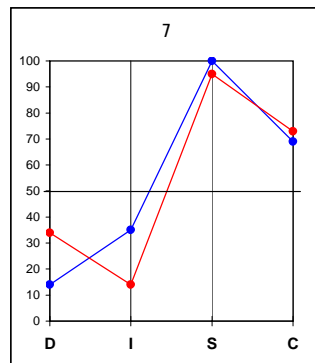

DISC GROUP GRAPHS

PMI DISC EXAMPLE

Blue line = Natural Style
Red line = Adapted Style