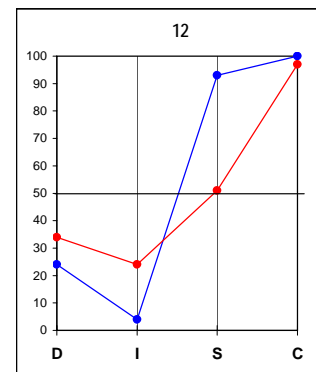

DISC GROUP GRAPHS

PMI DISC EXAMPLE

Blue line = Natural Style
Red line = Adapted Style