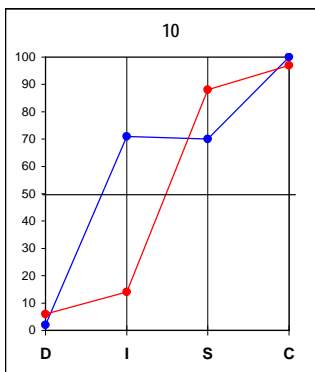

DISC GROUP GRAPHS

PMI DISC EXAMPLE

Blue line = Natural Style
Red line = Adapted Style