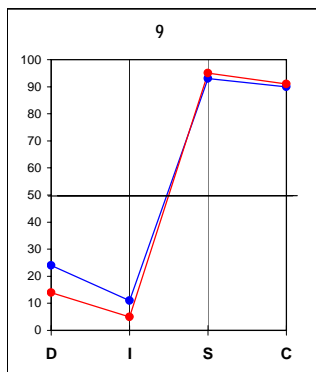

DISC GROUP GRAPHS

PMI DISC EXAMPLE

Blue line = Natural Style
Red line = Adapted Style