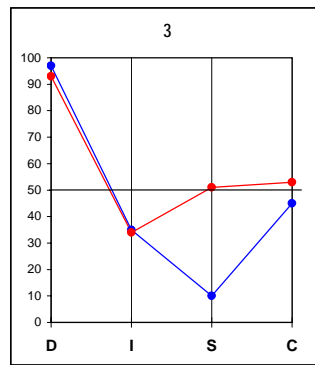

DISC GROUP GRAPHS

PMI DISC EXAMPLE

Blue line = Natural Style
Red line = Adapted Style