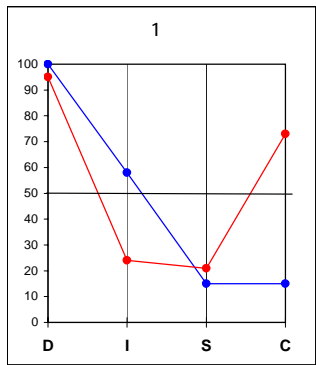

DISC GROUP GRAPHS

PMI DISC EXAMPLE

Blue line = Natural Style
Red line = Adapted Style