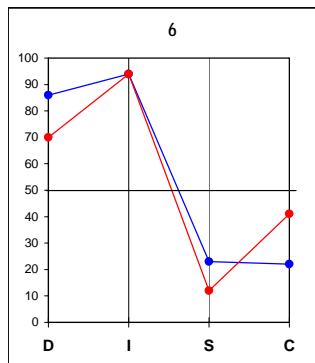

DISC GROUP GRAPHS

PMI DISC EXAMPLE

Blue line = Natural Style
Red line = Adapted Style