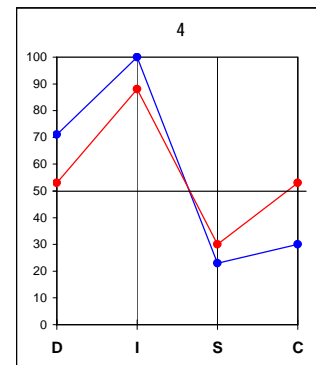

DISC GROUP GRAPHS

PMI DISC EXAMPLE

Blue line = Natural Style
Red line = Adapted Style