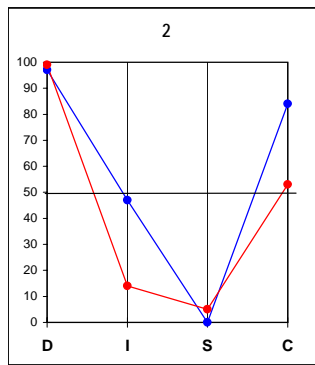

DISC GROUP GRAPHS

PMI DISC EXAMPLE

Blue line = Natural Style
Red line = Adapted Style