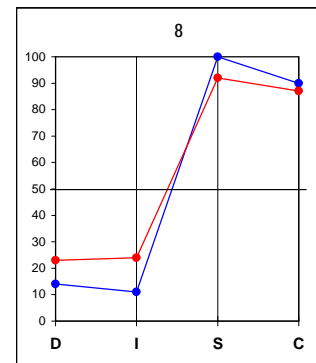

DISC GROUP GRAPHS

PMI DISC EXAMPLE

Blue line = Natural Style
Red line = Adapted Style