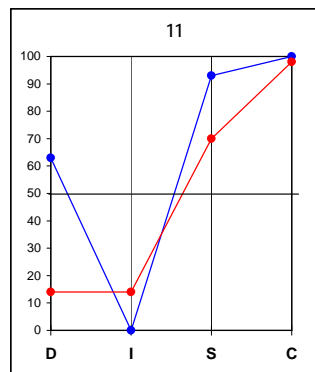

DISC GROUP GRAPHS

PMI DISC EXAMPLE

Blue line = Natural Style
Red line = Adapted Style